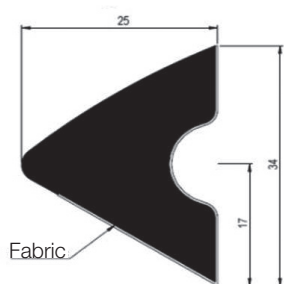

Billiard cushion KLEMATCH® P59

Triangular profile made of natural grey rubber available in two versions.

KLEMATCH® P59

- » covered with raw fabric on three sides
- » recommended for Deluxe and competition models

KLEMATCH® P59 ST

- » without raw fabric cover
- » recommended for leisure billiard tables

	KLEMATCH® P59	KLEMATCH® P59 ST
Dimensional data		
Available nominal lengths	2,50 m 2,54 m 2,85 m 3,00 m	2,54 m
Dimensions	see above drawing	see above drawing
Technical data		
Hardness Shore A	43 + 3	43 + 3
Rebound (according to DIN53512)	75% + 5%	75% + 5%
Rebound resilience of the end product (according to A.I. method)	75% + 5%	75% + 5%