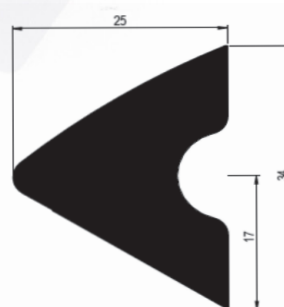

Billiard cushion KLEMATCH® P59

Triangular profile made of natural grey rubber available in two versions.

KLEMATCH® P59

- » covered with raw fabric on three sides
- » recommended for Deluxe and competition models

KLEMATCH® P59 ST

- » without raw fabric cover
- » recommended for leisure billiard tables

	KLEMATCH® P59	KLEMATCH® P59 ST
Dimensional data		
Available nominal lengths	2,50 m 2,54 m 2,85 m 3,00 m	2,54 m
Dimensions	see above drawing	see above drawing
Technical data		
Hardness Shore A	43 + 3	43 + 3
Rebound (according to DIN53512)	75% + 5%	75% + 5%
Rebound resilience of the end product (according to A.I. method)	75% + 5%	75% + 5%